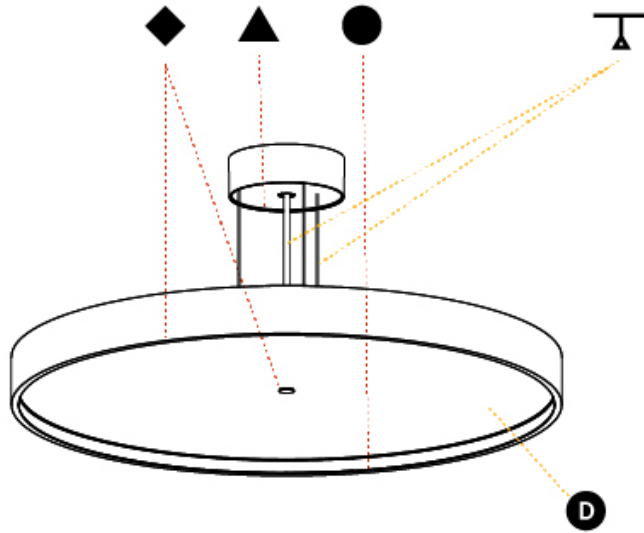

SIGN DIVA KORONA SUSPENSION

A300014-

PROJECT

TYPE

SPECIFIER

QUANTITY

DATE

A