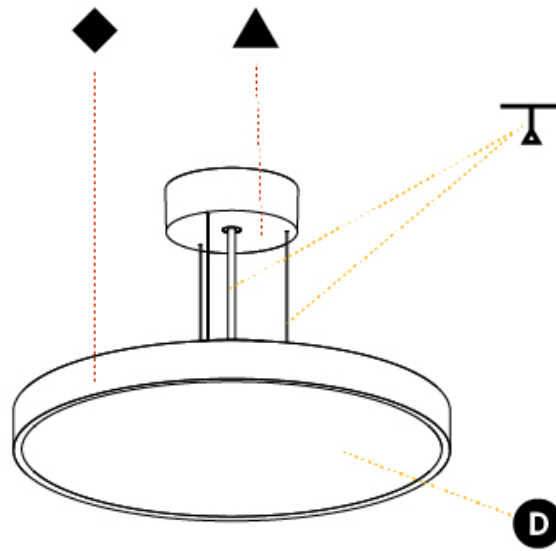

SIGN DIVA KORONA SUSPENSION

A300012-

PROJECT

TYPE

SPECIFIER

QUANTITY

DATE

A