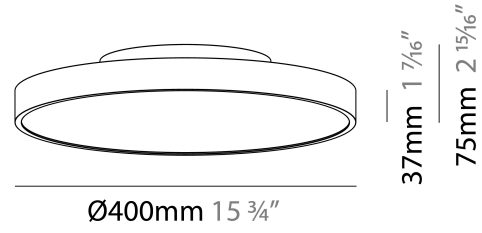

GENERAL

Series: Sign Diva
Subseries: Sign Diva
Brand: Prolicht
Division: Architectural
Mounting Type: Surface
Mounting Location: Ceiling
Subcategory: Ambient

PHYSICAL

Shape: Round
Diameter (mm): 400
Diameter (in): 15 ³/₄
Height (mm): 75
Height (in): 2 ¹⁵/₁₆
Light Distribution: Direct / Indirect
Weight (kg): 2.302
Weight (lbs): 5.075
Diffuser: Direct - PMMA - Opal/Micro-Prism/Sparkling Secret/Vintage Industrial with Shine Ring / Indirect - White/Yellow/Orange/Red/Blue/Green
Fixture Finish: SSR / BKV / CWI / CRY / HAB / UFT / ITA / RUA / FTG / MYG / LOD / PUS / FRO / FUP / KIA / POP / BLS / SPG / MEY / GOH / GUM / CHC / COM / ABZ / JAG / OBR / MOS / ROR
Fixture Material: Extruded Aluminum / Steel

ELECTRICAL

Lamp Type: LED (Zhaga Standard)
Input Wattage (W): 19.8
Total Output Wattage (W): 16
Dimming: Tri-Mode (Non-Dimming and Phase Dimming (120Vac only) and 0-10V Dimming)
Driver Included: Yes
Driver Location: Integrated
Driver Type: Constant Current - Universal
Driver Class: Class 2
Input Voltage (V): 120 - 277
Constant Current (MA): 500

LED

Color Temperature (*K): 3000 / 3500 / 4000
Max. Delivered Lumen (lm): 2280 / 2313 / 2360
CRI: >90 CRI
Lamp Life (hrs): 50000

OPTICAL

RATINGS AND CERTIFICATIONS

Certified By: Certified for North American Standards
IP rating: IP20