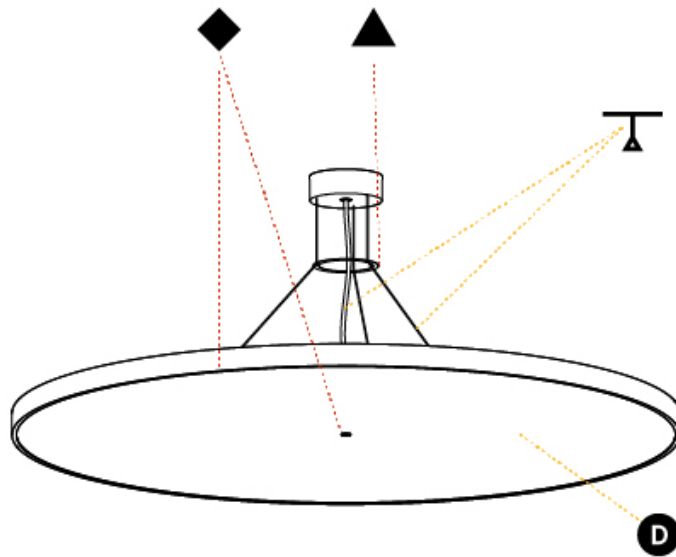

A300008-

PROJECT	_____
TYPE	_____
SPECIFIER	_____
QUANTITY	_____
DATE	_____