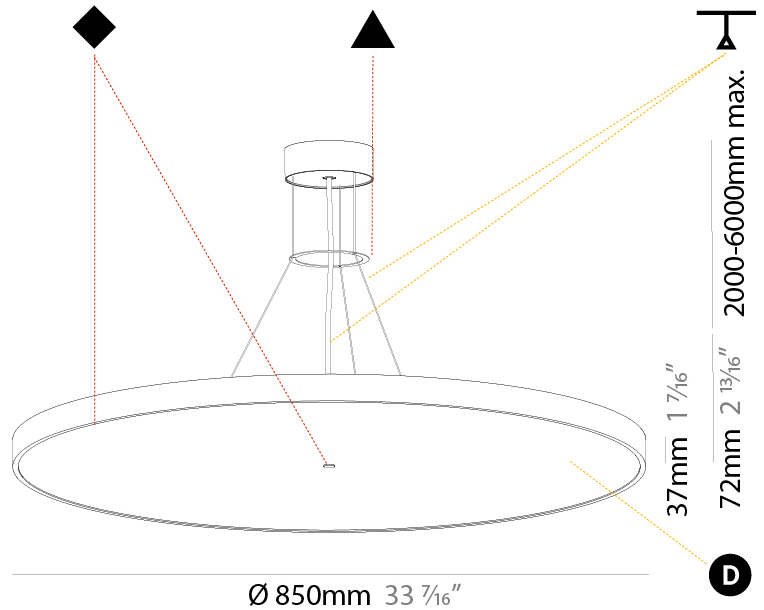

GENERAL

Series: Sign Diva
Subseries: Sign Diva
Brand: Prolicht
Division: Architectural
Mounting Type: Suspension
Mounting Location: Ceiling
Subcategory: Pendant

PHYSICAL

Shape: Round
Diameter (mm): 850
Diameter (in): 33 ⁷/₁₆"
Height (mm): 72
Height (in): 2 ¹³/₁₆"
Max. Overall Height (mm): 6072
Max. Overall Height (in): 239 ⁷/₁₆"
Light Distribution: Direct / Indirect
Weight (kg): 14.868
Weight (lbs): 32.78
Diffuser: PMMA - Opal / Micro-Prism / Sparkling Secret / Vintage Industrial
Fixture Finish: SSR / BKV / CWI / CRY / HAB / UFT / ITA / RUA / FTG / MYG / LOD / PUS / FRO / FUP / KIA / POP / BLS / SPG / MEY / GOH / GUM / CHC / COM / ABZ / JAG / OBR / MOS / ROR
Fixture Material: Extruded Aluminum / Steel
Cable Details: 2000mm or 6000mm Transparent Cable

ELECTRICAL

Lamp Type: LED (Zhaga Standard)
Input Wattage (W): 118.8
Total Output Wattage (W): 94.8
Dimming: Tri-Mode (Non-Dimming and Phase Dimming (120Vac only) and 0-10V Dimming)
Driver Included: Yes
Driver Location: Integrated
Driver Type: Constant Current - Universal
Driver Class: Class 2
Input Voltage (V): 120 - 277
Constant Current (MA): 600 / 350

LED

Color Temperature (°K): 2700 / 3000 / 3500 / 4000
Max. Delivered Lumen (lm): 9880 / 12310 / 12554 / 12810
CRI: >90 CRI
Lamp Life (hrs): 50000

OPTICAL

RATINGS AND CERTIFICATIONS

Certified By: Certified for North American Standards
IP rating: IP20

PROJECT
TYPE
SPECIFIER
QUANTITY
DATE