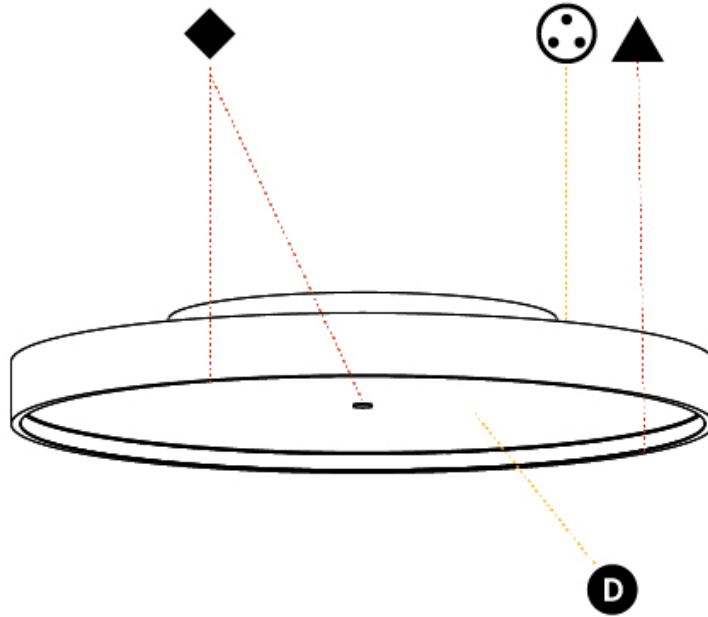

A3D087-

PROJECT

TYPE

SPECIFIER

QUANTITY

DATE

A