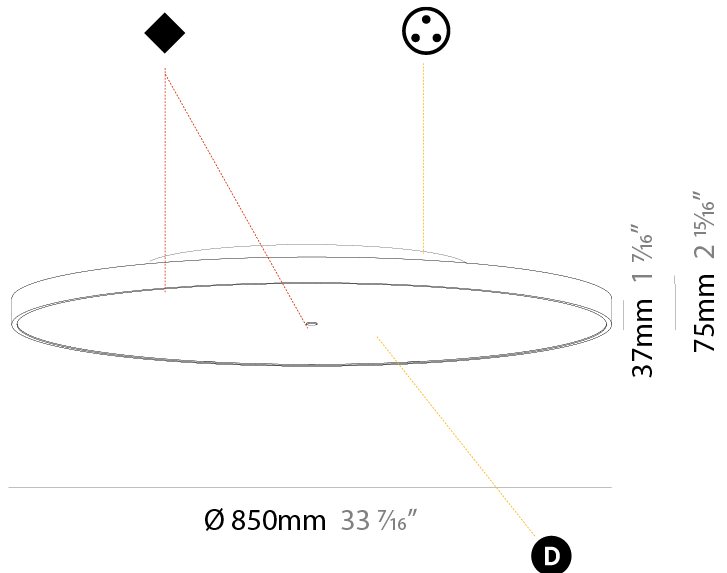

GENERAL

Series: Sign Diva
Subseries: Sign Diva
Brand: Prolicht
Division: Architectural
Mounting Type: Surface
Mounting Location: Ceiling
Subcategory: Ambient

PHYSICAL

Shape: Round
Diameter (mm): 850
Diameter (in): 33 ⁷/₁₆
Height (mm): 75
Height (in): 2 ¹⁵/₁₆
Light Distribution: Direct / Indirect
Weight (kg): 12.906
Weight (lbs): 28.453
Diffuser: Direct - PMMA - Opal/Micro-Prism/Sparkling Secret/Vintage Industrial with Shine Ring / Indirect - White/Yellow/Orange/Red/Blue/Green
Fixture Finish: SSR / BKV / CWI / CRY / HAB / UFT / ITA / RUA / FTG / MYG / LOD / PUS / FRO / FUP / KIA / POP / BLS / SPG / MEY / GOH / GUM / CHC / COM / ABZ / JAG / OBR / MOS / ROR
Fixture Material: Extruded Aluminum / Steel

ELECTRICAL

Lamp Type: LED (Zhaga Standard)
Input Wattage (W): 96.8
Total Output Wattage (W): 76.8
Dimming: Tri-Mode (Non-Dimming and Phase Dimming (120Vac only) and 0-10V Dimming)
Driver Included: Yes
Driver Location: Integrated
Driver Type: Constant Current - Universal
Driver Class: Class 2
Input Voltage (V): 120 - 277
Constant Current (MA): 600

LED

Color Temperature (°K): 3000 / 3500 / 4000
Max. Delivered Lumen (lm): 11160 / 11388 / 11620
CRI: >90 CRI
Lamp Life (hrs): 50000

OPTICAL

RATINGS AND CERTIFICATIONS

Certified By: Certified for North American Standards
IP rating: IP20

PROJECT
TYPE
SPECIFIER
QUANTITY
DATE