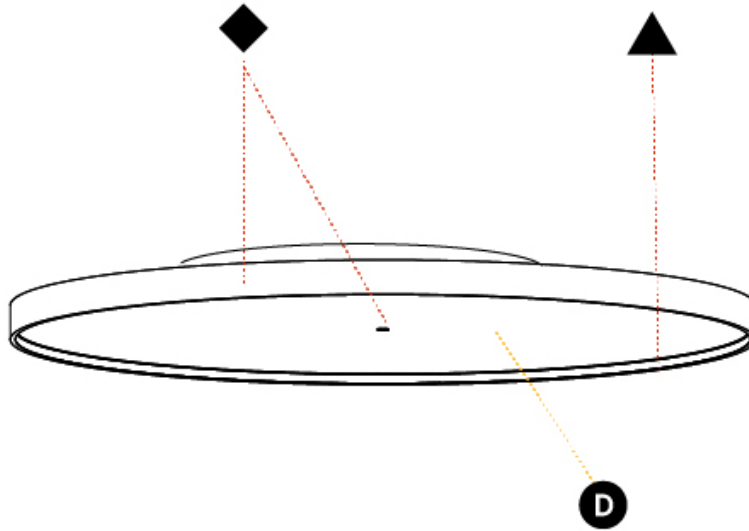

SIGN DIVA KORONA SURFACE

A3D104-

PROJECT	_____
TYPE	_____
SPECIFIER	_____
QUANTITY	_____
DATE	_____