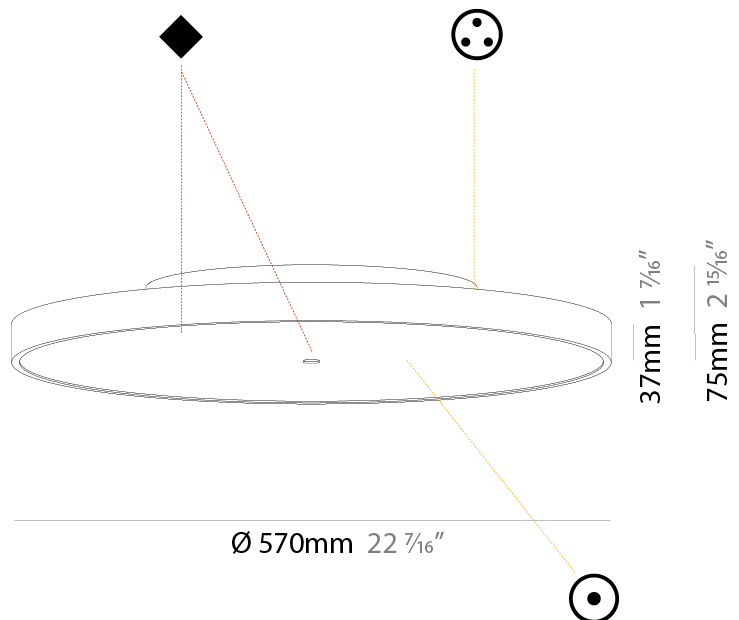

GENERAL

Series: Sign Diva
Subseries: Sign Diva
Brand: Prolicht
Division: Architectural
Mounting Type: Surface
Mounting Location: Ceiling
Subcategory: Ambient

PHYSICAL

Shape: Round
Diameter (mm): 570
Diameter (in): 22 ⁷/₁₆
Height (mm): 75
Height (in): 2 ¹⁵/₁₆
Light Distribution: Direct / Indirect
Weight (kg): 7.066
Weight (lbs): 15.578
Diffuser: Direct - PMMA - Opal/Micro-Prism/Sparkling Secret/Vintage Industrial with Shine Ring / Indirect - White/Yellow/Orange/Red/Blue/Green
Fixture Finish: SSR / BKV / CWI / CRY / HAB / UFT / ITA / RUA / FTG / MYG / LOD / PUS / FRO / FUP / KIA / POP / BLS / SPG / MEY / GOH / GUM / CHC / COM / ABZ / JAG / OBR / MOS / ROR
Fixture Material: Extruded Aluminum / Steel

ELECTRICAL

Lamp Type: LED (Zhaga Standard)
Input Wattage (W): 58.3
Total Output Wattage (W): 53
Dimming: Tri-Mode (Non-Dimming and Phase Dimming (120Vac only) and 0-10V Dimming)
Driver Included: Yes
Driver Location: Integrated
Driver Type: Constant Current - Universal
Driver Class: Class 2
Input Voltage (V): 120 - 277
Constant Current (MA): 350

LED

Color Temperature (*K): 3000 / 3500 / 4000
Max. Delivered Lumen (lm): 6170 / 6292 / 6420
CRI: >90 CRI
Lamp Life (hrs): 50000

OPTICAL

RATINGS AND CERTIFICATIONS

Certified By: Certified for North American Standards
IP rating: IP20